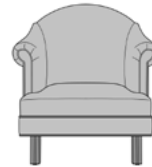

### Statement of Line

**PT1013**  
33.5W 32.5D 35H  
28.5AH

**PT1015**  
33.5W 32.5D 35H  
28.5AH

**1012**  
33.5W 35D 37H  
29AH

**1014**  
33.5W 35D 37H  
29AH

**PT1023**  
51W 32.5D 35H  
28.5AH

**PT1025**  
51W 32.5D 35H  
28.5AH